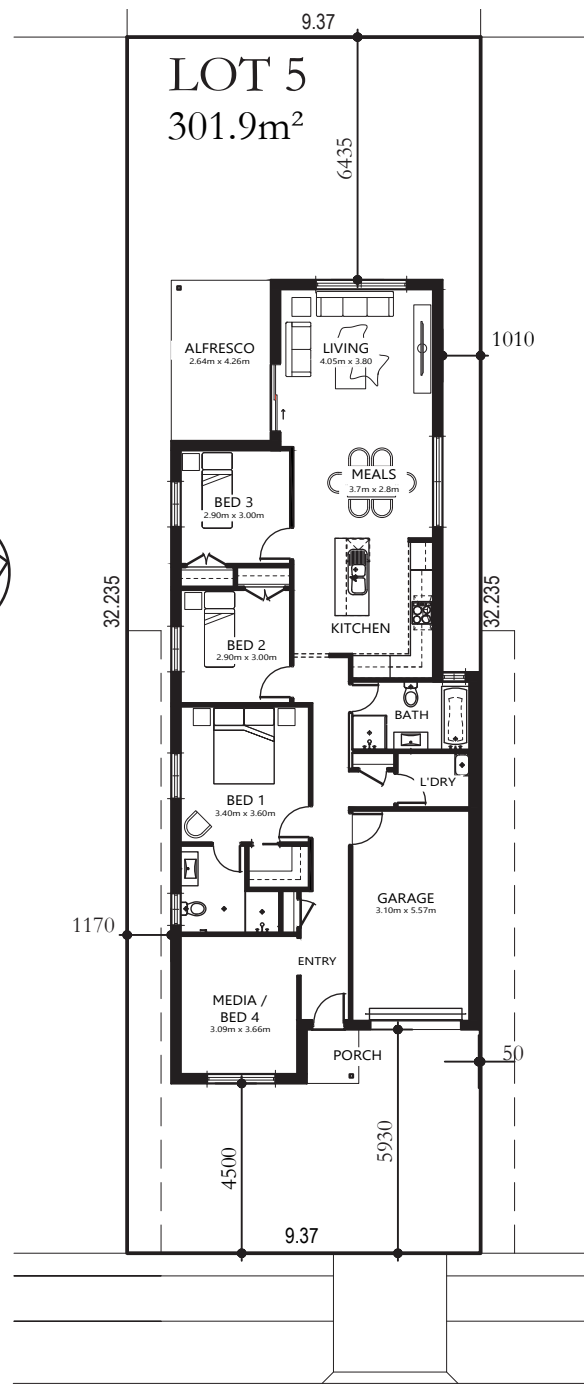

# rochester 17 custom

HOUSE & LAND \$655,850

— AUSTRAL —  
**OLIVE GROVE**

4 2 1

**House size\*** 159.0m<sup>2</sup>  
**House price** \$270,850

**Land size** 301.9m<sup>2</sup>  
**Land price** \$385,000

**Lot 5**  
**Carpathian Rd**  
**Olive Grove Estate**  
**Austral NSW 2179**

**PACKAGE ALSO INCLUDES:**

- Essen façade
- Concrete driveway & path to entry

[olivegroveaustral.com.au](http://olivegroveaustral.com.au)

\*Includes garage, alfresco & porch. \*Images are for illustrative purposes only and may include options not included in price. Please talk to a Bellriver consultant for a full list of inclusions. Package price is based on July 2019 pricelist. Price is subject to soil test and contour survey. Bellriver Homes reserves the right to change specifications & prices without notice.

# PROPOSED SITING OF YOUR NEW BELLRIVER HOME

— AUSTRAL —  
**OLIVE  
GROVE**