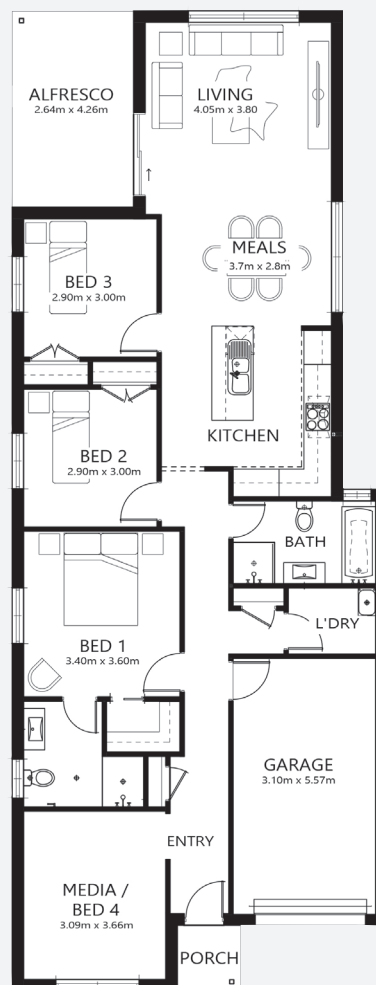

$15,000
PENDING
FREE
FOR $1,990

rochester 17 custom

HOUSE & LAND $655,850

— AUSTRAL —
OLIVE GROVE

4 2 1

House size* 159.0m²
House price $270,850

Land size 301.9m²
Land price $385,000

Lot 5
Carpathian Rd
Olive Grove Estate
Austral NSW 2179

PACKAGE FEATURES:

- Urban Series specifications & inclusions
- Basix report inclusive of rainwater tank
- Quality laminate flooring throughout
- Quality carpet to bedrooms
- Stainless steel appliances
- Stainless steel 900mm rangehood
- Triple coated paint system
- 90mm wall frames

PACKAGE ALSO INCLUDES:

- Essen façade
- Concrete driveway & path to entry

olivegroveaustral.com.au

*Includes garage, alfresco & porch. *Images are for illustrative purposes only and may include options not included in price. Please talk to a Bellriver consultant for a full list of inclusions. Package price is based on July 2019 pricelist. Price is subject to soil test and contour survey. Bellriver Homes reserves the right to change specifications & prices without notice.